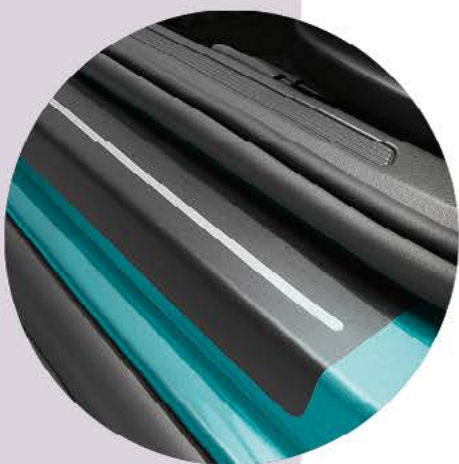

DOOR SILL PROTECTION FILM BLACK/SILVER

The black film with silver decorative stripes not only enhances the appearance of your vehicle's door sills but also protects them against scratches.

Part Number: 2GM071310

Two-piece set

£132.50 including fitting