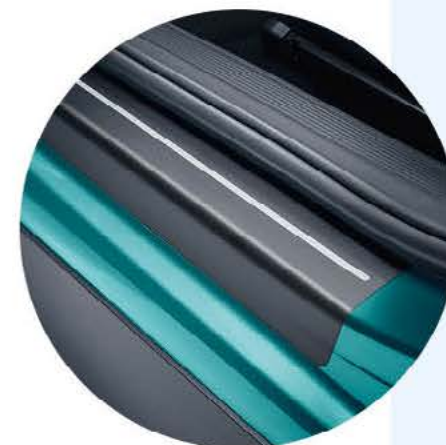

DOOR SILL PROTECTION FILM TRANSPARENT, FRONT AND REAR

These transparent film sill protectors protect the sills against scratches from shoes and heels without changing the look of the vehicle.

Part Number: 10A071310A908
Four-piece set

£92.50 including fitting