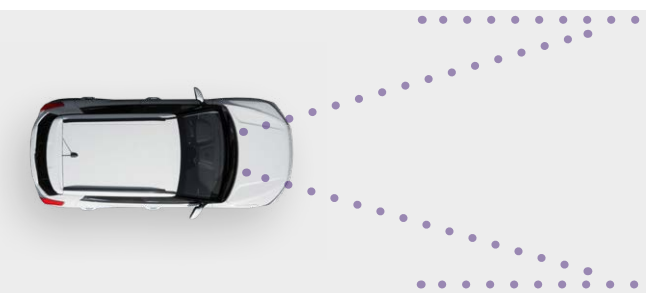

Lane Departure Warning

Notifies the driver when the forward camera detects an unintended lane departure by the vehicle.