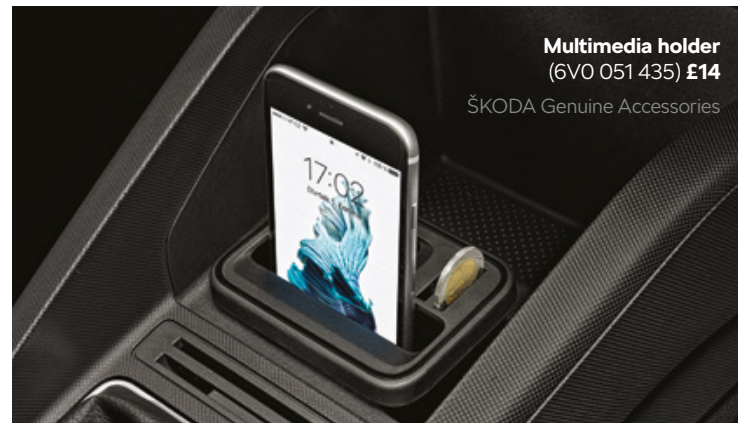

Multimedia holder
(6V0 051 435) **£14**

ŠKODA Genuine Accessories