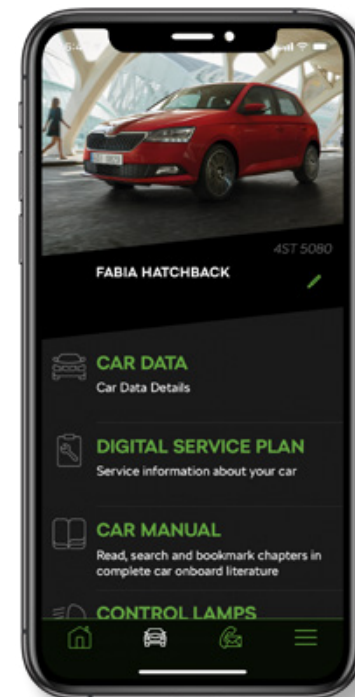

Use the ŠKODA Connect App to remotely check the status of the vehicle, lock or unlock it, or display its parking position, using your mobile device, with a number of further functions just waiting to be explored. Benefit from statistical insights into your last trip, and use them to plan a more efficient route next time.

ŠKODA Genuine Accessories

3-in-1 charging and data cable for USB-A
(000 051 445J) £26

ŠKODA Genuine Accessories

CONNECTIVITY

MYŠKODA APP

EVERYTHING ABOUT YOUR CAR IN YOUR POCKET

Imagine an app for your smartphone that serves as your companion every day. An app that provides you with detailed information about your car and its service wherever you are. A way to get immediate help from roadside assistance or your favourite dealer. A true personal assistant making sure you always arrive on time.

Meet the MyŠKODA App.

MyŠKODA App is a mobile application available for iOS (Apple) and Android (Google) devices. Its principal task is to help you in various daily situations connected not just to your car. The application is equipped with PAUL (Personal Assistant U Love) – an interactive assistant who guides you through the app and helps with daily issues.