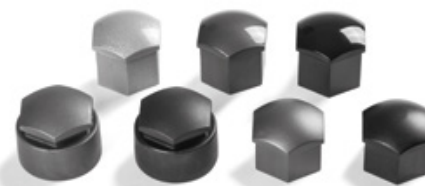

Bolt covers

For wheels without safety bolts:

Available in:

- > Silver metallic (1Z0 071 215 7ZS) **£15**
- > Grey gloss (1Z0 071 215 UZ7) **£15**
- > Black gloss (1Z0 071 215 9B9) **£15**
- > Grey matt (1Z0 071 215 Z37) **£15**
- > Black matt (1Z0 071 215 01C) **£15**

ŠKODA Genuine Accessories

For wheels with safety bolts:

Available in:

- > Grey matt (1Z0 071 215A Z37) **£15**
- > Black matt (1Z0 071 215A 01C) **£15**