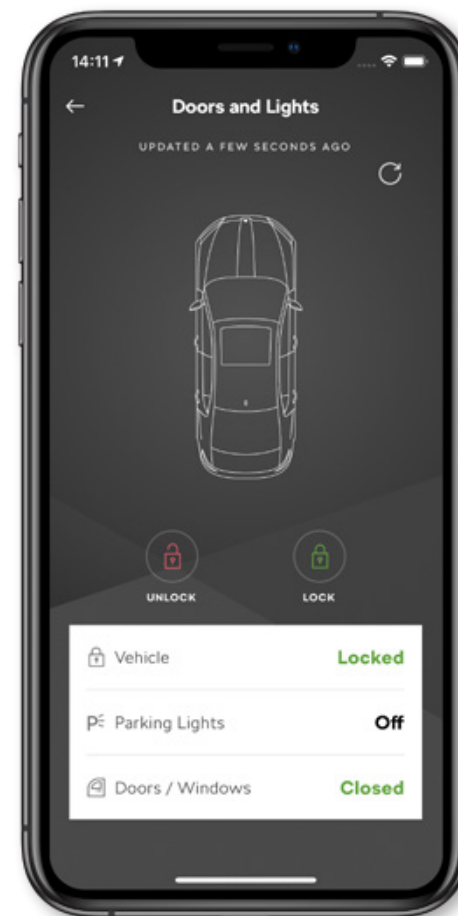

CONNECTIVITY

ŠKODA CONNECT

IT'S ABOUT THE JOURNEY, NOT JUST THE DESTINATION

With the ŠKODA FABIA, everyone in the vehicle can enjoy the trip. A connected multimedia system makes it easy to communicate with friends and family, get the information you need, and keep you and your passengers happy and entertained while you drive.

Use the ŠKODA Connect App to remotely check the status of the vehicle, lock or unlock it, or display its parking position, using your mobile device, with a number of further functions just waiting to be explored. Benefit from statistical insights into your last trip, and use them to plan a more efficient route next time.

Connecting cable USB

Available in:

- > Micro (5JA 051 446J) £31
- > Apple (5EO 051 510E) £39
- > Mini (5JA 051 446H) £31
- > USB C to USB A (565 051 510) £39

ŠKODA Genuine Accessories

ŠKODA Genuine Accessories

ŠKODA Genuine Accessories