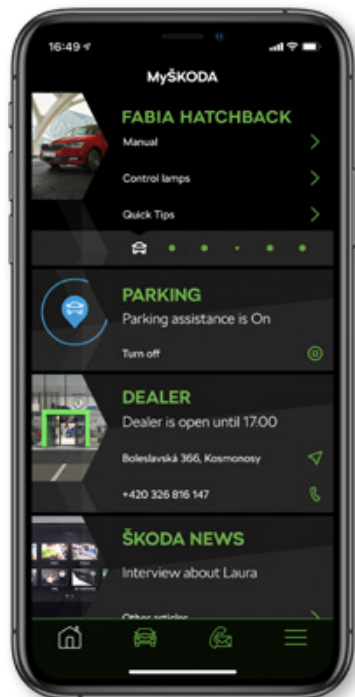

Use the ŠKODA Connect App to remotely check the status of the vehicle, lock or unlock it, or display its parking position, using your mobile device, with a number of further functions just waiting to be explored. Benefit from statistical insights into your last trip, and use them to plan a more efficient route next time.

ŠKODA Genuine Accessories

3-in-1 charging and data cable for USB-A
(000 051 445J) £26

ŠKODA Genuine Accessories

CONNECTIVITY

MYŠKODA APP

EVERYTHING ABOUT YOUR CAR IN YOUR POCKET

Imagine an app for your smartphone that serves as your companion every day. An app that provides you with detailed information about your car and its service wherever you are. A way to get immediate help from roadside assistance or your favourite dealer. A true personal assistant making sure you always arrive on time.

Meet the MyŠKODA App.

MyŠKODA App is a mobile application available for iOS (Apple) and Android (Google) devices. Its principal task is to help you in various daily situations connected not just to your car. The application is equipped with PAUL (Personal Assistant U Love) – an interactive assistant who guides you through the app and helps with daily issues.