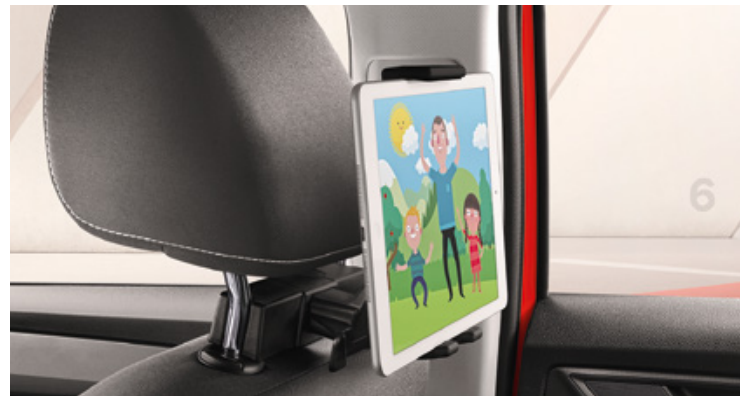

Smart holder – multimedia holder + adapter

- › Multimedia holder (3V0 061 129) £24
- › Adapter (3V0 061 128) £14

ŠKODA Genuine Accessories

Bin for door panel

- › Beige (5JA 061 107 WC4) £15
- › Black (5JA 061 107 9B9) £15

ŠKODA Genuine Accessories