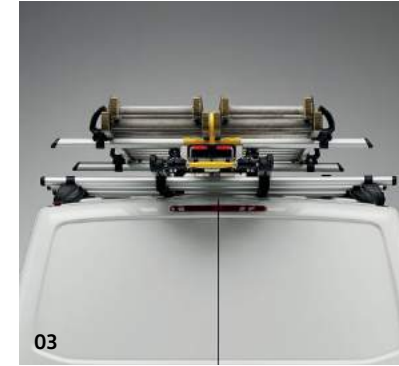

Rhino.

Add more innovation.

Innovative roof systems designed for Caddy and Transporter van users.

01 IMPACTSTEP – STANDARD.

The ImpactStep has been designed to protect your vehicle from low-speed parking and loading impacts. It can reduce the lifetime cost of ownership of your van by significantly reducing body repair costs and vehicle down-time. Independently tested, it can resist an impact of up to 6 tonnes. The Step has been engineered to achieve a safe failure mode to minimise any significant damage to the vehicle chassis.

FITTED FROM £437.75 exc. VAT
(CR) £525.30 inc. VAT

Also available.

IMPACTSTEP – WITH REVERSE SENSORS.

Helps assist parking manoeuvres by emitting audible signals, alerting the driver to any obstacles in the way.

FITTED FROM £556.75 exc. VAT
(CR) £668.10 inc. VAT

02 PIPE TUBE – 3 METRE, LOCKABLE.

The perfect solution for transporting lengthy materials such as copper pipes, the Pipe Tube is manufactured from powder-coated aluminium and features a robust aerodynamic nose cone. Lockable at both ends.

FITTED FROM £153.17 exc. VAT
(CA|TR) £183.80 inc. VAT

03 SAFESTOW3® LADDER SYSTEM.

Make the loading and unloading of your ladders a straight-forward and safe process with the SafeStow3® ladder transport system. Two versions are available for carrying either single or double ladders. Constructed from lightweight and robust aluminium alloy and stainless steel components, while lifting is made easy with fully-adjustable gas struts.

FITTED FROM £941.67 exc. VAT
(CA|TR) £1,130.00 inc. VAT

04 KAMMBAR® ROOF BARS.