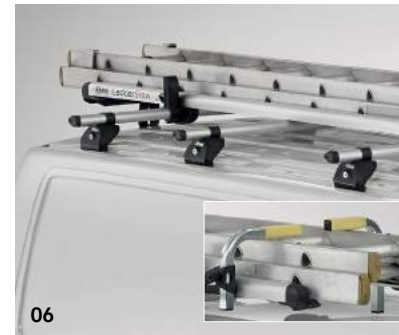

Rhino.

Add more innovation.

Innovative roof systems designed for Caddy and Transporter van users.

01 IMPACTSTEP – STANDARD.

The ImpactStep has been designed to protect your vehicle from low-speed parking and loading impacts. It can reduce the lifetime cost of ownership of your van by significantly reducing body repair costs and vehicle down-time. Independently tested, it can resist an impact of up to 6 tonnes. The Step has been engineered to achieve a safe failure mode to minimise any significant damage to the vehicle chassis.

FITTED FROM £437.75 exc. VAT
(CR) £525.30 inc. VAT

Also available.

IMPACTSTEP – WITH REVERSE SENSORS.

Helps assist parking manoeuvres by emitting audible signals, alerting the driver to any obstacles in the way.

FITTED FROM £556.75 exc. VAT
(CR) £668.10 inc. VAT

04

06

07

02 PIPE TUBE – 3 METRE, LOCKABLE.

The perfect solution for transporting lengthy materials such as copper pipes, the Pipe Tube is manufactured from powder-coated aluminium and features a robust aerodynamic nose cone. Lockable at both ends.

FITTED FROM £153.17 exc. VAT
(CA|TR) £183.80 inc. VAT

03 SAFESTOW3® LADDER SYSTEM.

Make the loading and unloading of your ladders a straight-forward and safe process with the SafeStow3® ladder transport system. Two versions are available for carrying either single or double ladders. Constructed from lightweight and robust aluminium alloy and stainless steel components, while lifting is made easy with fully-adjustable gas struts.

FITTED FROM £941.67 exc. VAT
(CA|TR) £1,130.00 inc. VAT

04 KAMMBAR® ROOF BARS.