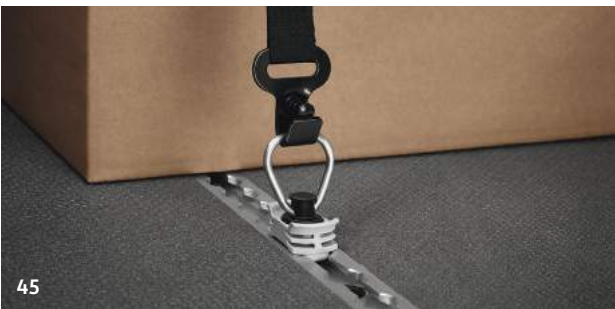

41 MOTEXION WINDOW BULKHEAD.
Suitable for Transporter panel van and kombi, this precision moulded bulkhead is an exact fit and features a perspex window. It also features carpeting on the cab side which retains heat and reduces road noise. For models with a single side sliding door.
FITTED FROM £408.33 exc. VAT (TR) £490.00 inc. VAT

Also available.
MOTEXION SOLID BULKHEAD.
A solid windowless version.
FITTED FROM £362.50 exc. VAT (TR) £435.00 inc. VAT

42 REAR WINDOW GUARDS – SOLID.
Increase your vehicle's security by adding solid rear window guards. Ideal for keeping your load away from prying eyes.
FITTED FROM £137.50 exc. VAT (CA) £165.00 inc. VAT

43 PLYLINING KITS.
We offer a wide range of high-quality plylining kits for most vehicles in the Volkswagen Commercial Vehicles range. Key features include:
– Premium-grade plywood – 9mm for the floor and boxed wheel arches, 6mm for the sides
– Materials sourced from suppliers accredited by the Timber Trade Federation. For more information go to www.ttf.co.uk.
– Machine-cut edges for an accurate fit within your specific van.
– Sealing to all joints to help stop any liquid, dust or dirt seeping through.
For pricing and to check compatibility with your van, please speak to your local Volkswagen Van Centre.

44 REAR WINDOW GUARDS – MESH.
These mesh window guards help protect the twin rear windows against damage. They also hinder people from viewing the load compartment, giving added security.
FITTED FROM £112.50 exc. VAT (CA) £135.00 inc. VAT

45 TIE-DOWN BELT FITTING.
This sturdy tie-down belt fitting attaches to your van's existing floor rail system, or your Amarok's load area rail system.
RRP FROM £27.92 exc. VAT (CA|TR|CR|AM) £33.50 inc. VAT