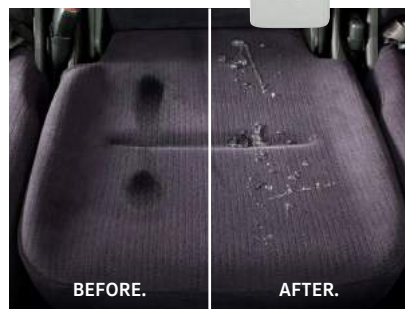

50

BEFORE.

AFTER.