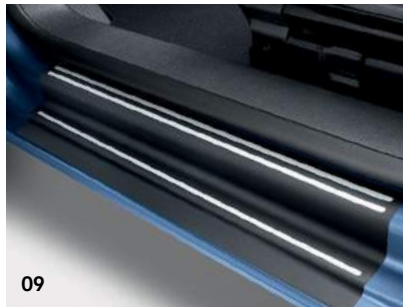

03 WHEEL ARCH PROTECTION KIT.

Add protection for your vehicle with these Black ABS plastic mouldings which are contoured to protect the areas of the wheel arch most at risk from damage.

FITTED FROM £183.33 exc. VAT
(TR) £220.00 inc. VAT

04 REAR BUMPER PROTECTOR

- STAINLESS STEEL EFFECT.

This stainless steel effect protector not only prevents damage to the paintwork during loading and unloading, but also gives your vehicle a distinctive look.

FITTED FROM £100.50 exc. VAT
(TR) £120.60 inc. VAT

05 REAR BUMPER PROTECTOR

- TRANSPARENT FILM.

This practical protection film prevents damage when loading and unloading.

FITTED FROM £58.58 exc. VAT
(TR) £70.30 inc. VAT

06 REAR BUMPER PROTECTOR

- CARBON FIBRE.

Stylish and sporty, this real carbon fibre protector not only looks great, but prevents damage when loading and unloading.

FITTED FROM £83.33 exc. VAT
(TR) £100.00 inc. VAT

07 REAR BUMPER PROTECTOR

- BLACK PLASTIC.

Help protect your rear bumper from daily wear and tear. Also available in Silver.

FITTED FROM £56.67 exc. VAT
(CA|TR) £68.00 inc. VAT

08 DOOR SILL GUARDS - MOULDED.

A set of two Black ABS plastic protectors that are contoured to the vehicle and protect against scuffs. The polished stainless steel inserts also add extra style.

FITTED FROM £50.42 exc. VAT
(TR) £60.50 inc. VAT

09 DOOR SILL GUARDS - FILM.

This easy-to-apply Black film adds an extra layer of protection to the entrance sills, guarding against scratches to paintwork. Each kit includes two sill guards.

FITTED FROM £66.33 exc. VAT
(CA|TR) £79.60 inc. VAT

Please speak to your local Volkswagen Van Centre to check suitability and to order your Accessories.

CA | Caddy models TR | Transporter models CR | Crafter AM | Amarok