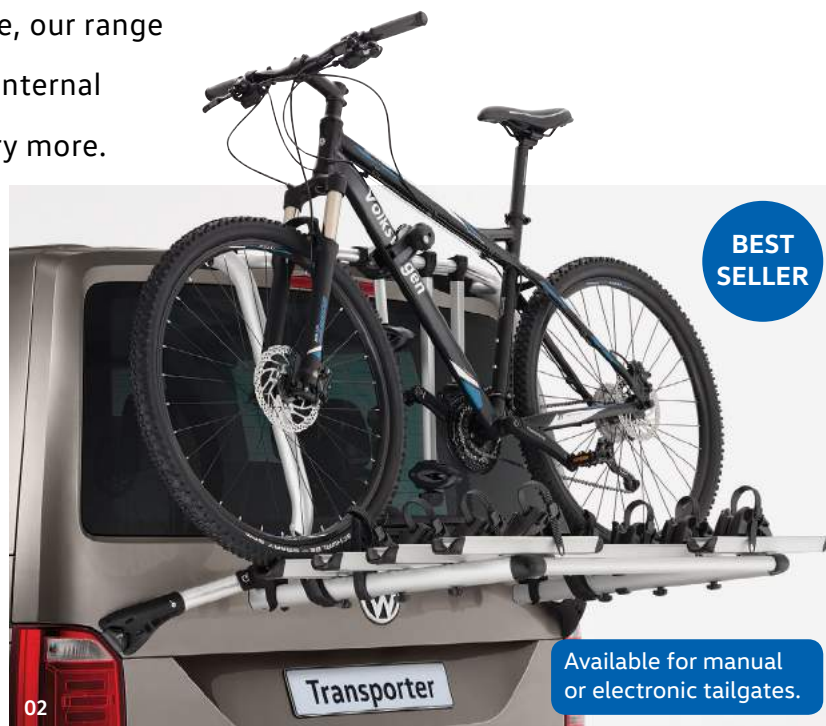

BEST SELLER

Available for manual or electronic tailgates.