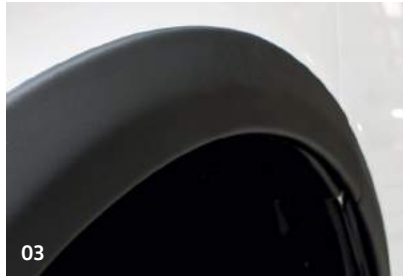

03 WHEEL ARCH PROTECTION KIT.

Add protection for your vehicle with these Black ABS plastic mouldings which are contoured to protect the areas of the wheel arch most at risk from damage.

FITTED FROM £183.33 exc. VAT
(TR) £220.00 inc. VAT

04 REAR BUMPER PROTECTOR

- STAINLESS STEEL EFFECT.

This stainless steel effect protector not only prevents damage to the paintwork during loading and unloading, but also gives your vehicle a distinctive look.

FITTED FROM £100.50 exc. VAT
(TR) £120.60 inc. VAT

05 REAR BUMPER PROTECTOR

- TRANSPARENT FILM.

This practical protection film prevents damage when loading and unloading.

FITTED FROM £58.58 exc. VAT
(TR) £70.30 inc. VAT

06 REAR BUMPER PROTECTOR

- CARBON FIBRE.

Stylish and sporty, this real carbon fibre protector not only looks great, but prevents damage when loading and unloading.

FITTED FROM £83.33 exc. VAT
(TR) £100.00 inc. VAT

07 REAR BUMPER PROTECTOR

- BLACK PLASTIC.

Help protect your rear bumper from daily wear and tear. Also available in Silver.

FITTED FROM £56.67 exc. VAT
(CA|TR) £68.00 inc. VAT

08 DOOR SILL GUARDS - MOULDED.

A set of two Black ABS plastic protectors that are contoured to the vehicle and protect against scuffs. The polished stainless steel inserts also add extra style.

FITTED FROM £50.42 exc. VAT
(TR) £60.50 inc. VAT

09 DOOR SILL GUARDS - FILM.

This easy-to-apply Black film adds an extra layer of protection to the entrance sills, guarding against scratches to paintwork. Each kit includes two sill guards.

FITTED FROM £66.33 exc. VAT
(CA|TR) £79.60 inc. VAT

Please speak to your local Volkswagen Van Centre to check suitability and to order your Accessories.

CA | Caddy models TR | Transporter models CR | Crafter AM | Amarok