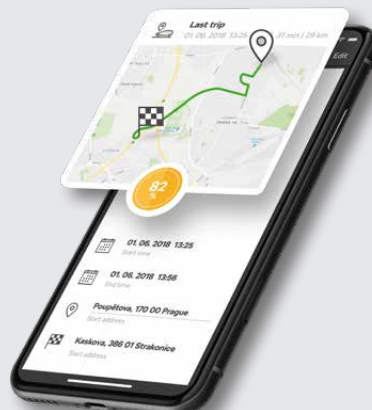

ŠKODA Genuine Accessories

MYŠKODA

UNDERSTAND YOUR ŠKODA AND ITS SERVICE NEEDS

MyŠKODA shows you the most important information about your car, such as the mileage, fuel level, pending service intervals, current warning signs and lights and the appropriate explanations and recommendations for action.