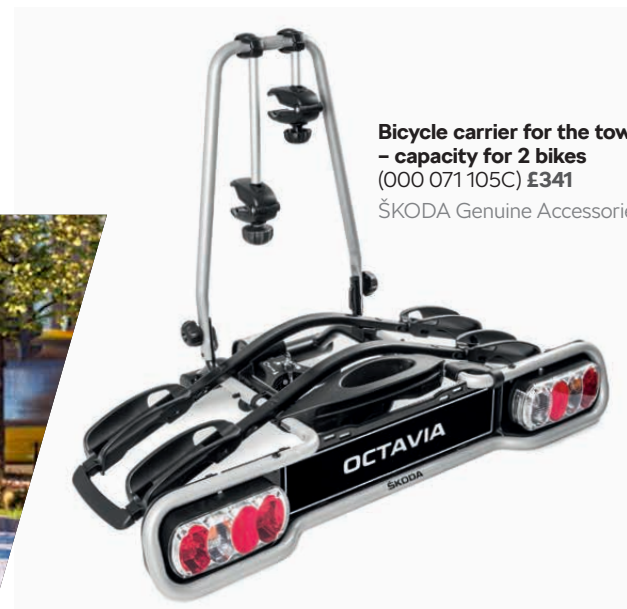

**Bicycle carrier for the towbar
– capacity for 2 bikes**
(000 071 105C) **£341**

ŠKODA Genuine Accessories