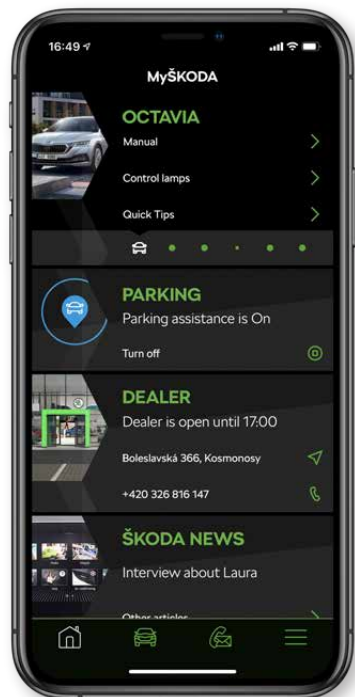

Use the ŠKODA Connect App to remotely check the status of the vehicle, lock or unlock it, or display its parking position, using your mobile device, with a number of further functions just waiting to be explored. Benefit from statistical insights into your last trip, and use them to plan a more efficient route next time.

ŠKODA Genuine Accessories

14:11

← **Doors and Lights**

UPDATED A FEW SECONDS AGO

UNLOCK LOCK

🔒 Vehicle	Locked
🚗 Parking Lights	Off
🚪 Doors / Windows	Closed

USB C to USB A 3.0 Adapter
(000 051 443H) **£10**

ŠKODA Genuine Accessories

CONNECTIVITY

MYŠKODA APP

EVERYTHING ABOUT YOUR CAR IN YOUR POCKET

Imagine an app for your smartphone that serves as your companion every day. An app that provides you with detailed information about your car and its service wherever you are. A way to get immediate help from roadside assistance or your favourite dealer. A true personal assistant making sure you always arrive on time.