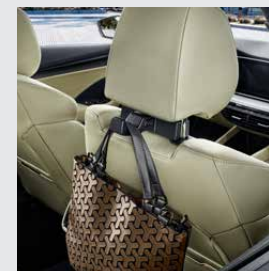

Smart holder – hook (3V0 061 126) £12

ŠKODA Genuine Accessories