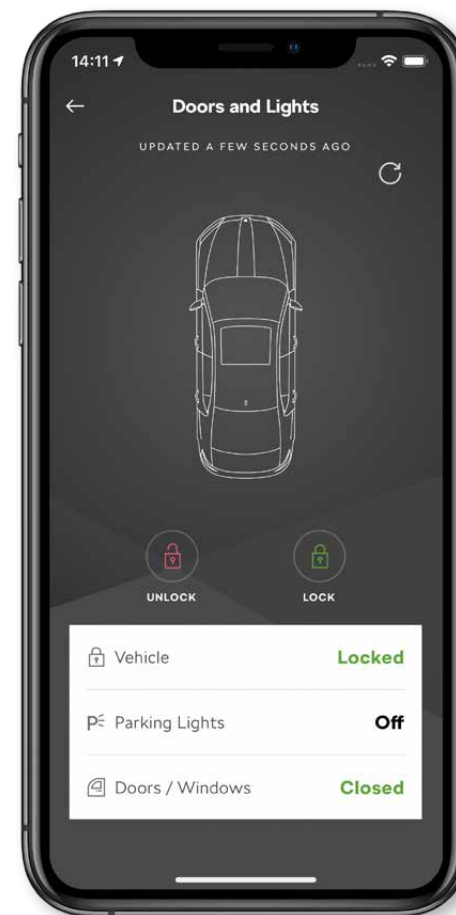

Use the ŠKODA Connect App to remotely check the status of the vehicle, lock or unlock it, or display its parking position, using your mobile device, with a number of further functions just waiting to be explored. Benefit from statistical insights into your last trip, and use them to plan a more efficient route next time.

Connecting cable USB

Available in:

- > Micro (5JA 051 446J) **£31**
- > Apple (5EO 051 510E) **£39**
- > Mini (5JA 051 446H) **£31**
- > USB C to USB A (565 051 510) **£39**

ŠKODA Genuine Accessories

3-in-1 charging and data cable for USB-A
(000 051 445J) **£26**

ŠKODA Genuine Accessories

14:11

← **Doors and Lights**

UPDATED A FEW SECONDS AGO

UNLOCK LOCK

🔒 Vehicle	Locked
🚗 Parking Lights	Off
🚪 Doors / Windows	Closed

USB C to USB A 3.0 Adapter
(000 051 443H) **£10**

ŠKODA Genuine Accessories