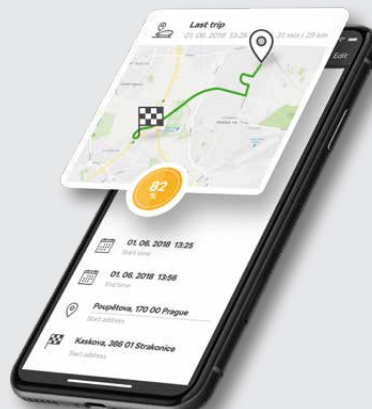

ŠKODA Genuine Accessories

MYŠKODA

UNDERSTAND YOUR ŠKODA AND ITS SERVICE NEEDS

MyŠKODA shows you the most important information about your car, such as the mileage, fuel level, pending service intervals, current warning signs and lights and the appropriate explanations and recommendations for action.

TRIPS

MANAGE AND EXPORT YOUR DIGITAL LOGBOOK

Your digital logbook records all trips with start, destination, date, time, duration, distance and fuel costs per trip. You can analyse your driving style per each trip, display its statistics or export Electronic logbook for chosen time period.