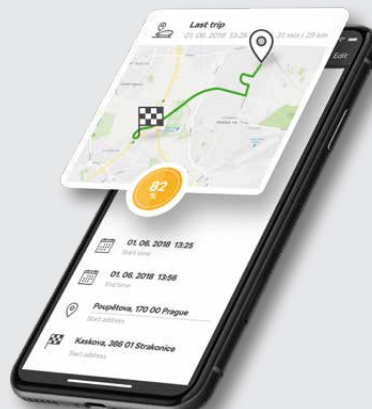

TRIPS

MANAGE AND EXPORT YOUR DIGITAL LOGBOOK

Your digital logbook records all trips with start, destination, date, time, duration, distance and fuel costs per trip. You can analyse your driving style per each trip, display its statistics or export Electronic logbook for chosen time period.