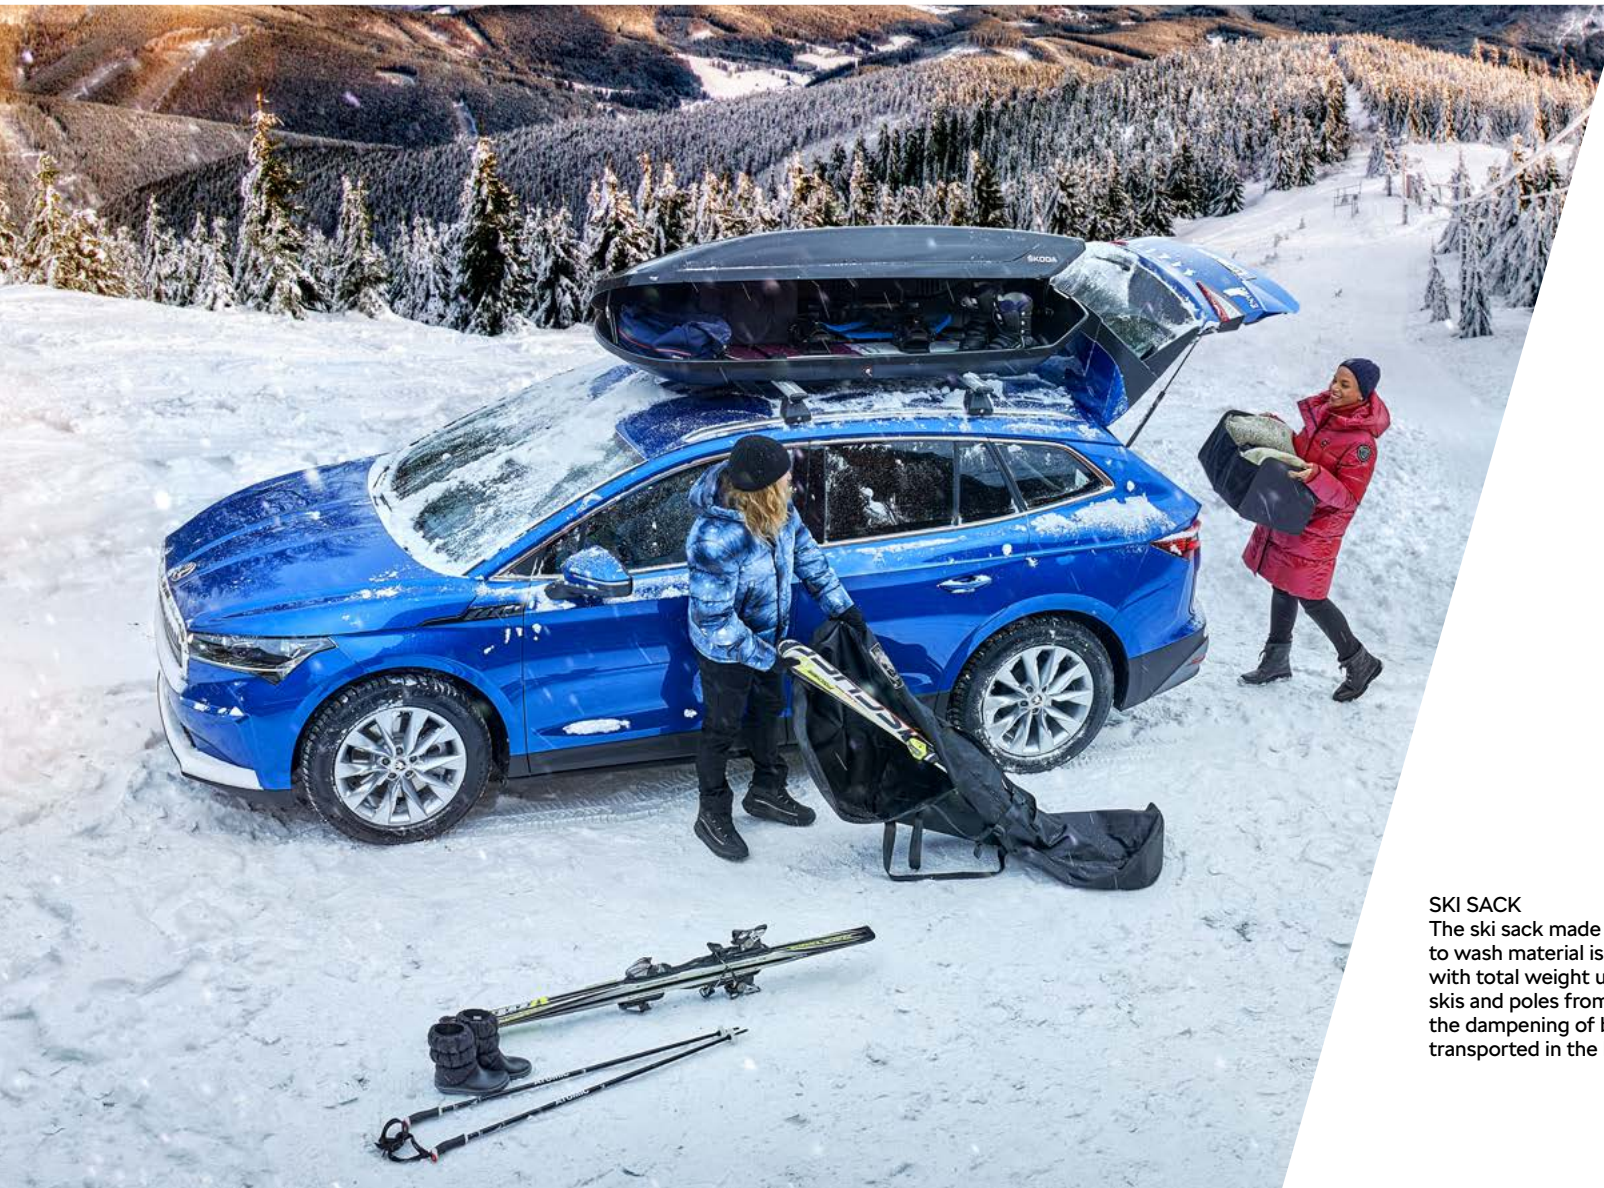

TRANSPORT

SKI SACK

The ski sack made of water resistant and easy to wash material is designed for 2 pairs of skis with total weight up to 10 kg will protect your skis and poles from scratches. It will also prevent the dampening of back seats and other stuff transported in the luggage compartment.