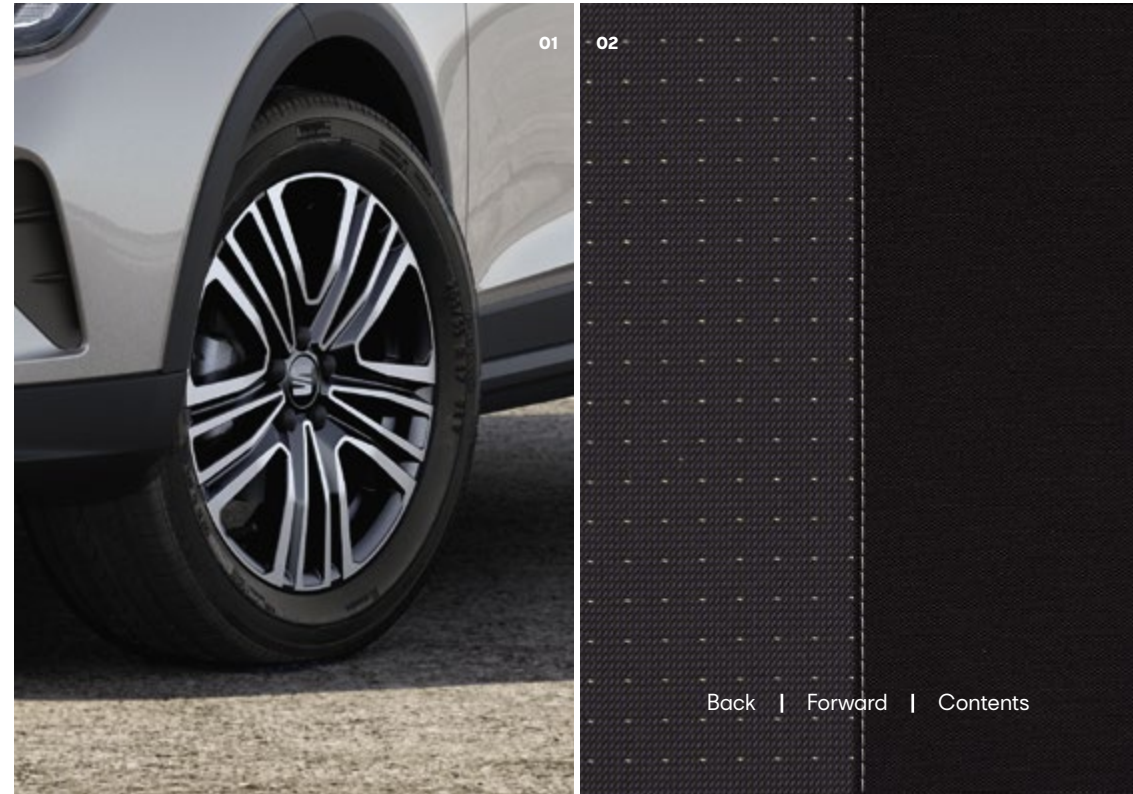

In addition to the SE trim

Infotainment

- Navigation system
 - 9.2" colour touchscreen and proximity sensor
 - Navigation system with 3D map display and voice control
 - Wireless phone charger
 - SEAT Connect: Safety, Service, Remote & Online As per SEAT Connect: Safety, Service and Remote plus....
 - Online infotainment: 3 year subscription included:
 - Online map update
 - Online traffic information
 - Online route calculation
 - Parking and petrol stations

*Price for Arona SE Technology 1.0 TSI EVO 95PS.

01. 17" 'Dynamic' alloy wheels.

02. Satin Black cloth.

Model shown: Arona SE Technology in Urban Silver metallic paint with Midnight Black roof.

Arona FR.

The Adventurous One.