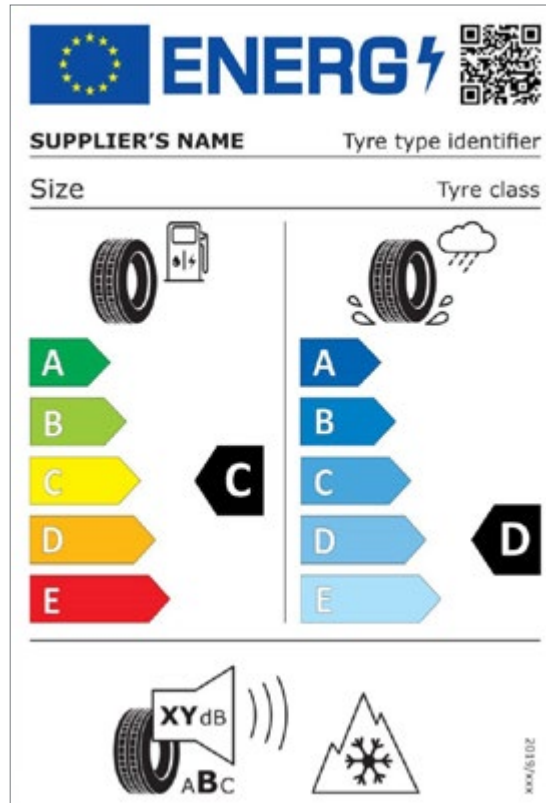

Your tyre label.

They may not be the first part of your SEAT you notice, but your tyres play a vital role in keeping you on the road. Your EU tyre label tells you everything you need to know.

You'll see detailed information on your tyres and their technical specifications on the SEAT online car configurator. Click [here](#) to start building your SEAT now.

Due to the variation of tyres that may be fitted during production, the configurator will show multiple tyre labels. It is not possible to select a specific tyre when ordering a vehicle.

Fuel efficiency

This is a measure of 'rolling resistance' – in other words, the amount of energy lost through motion. The lower the rolling resistance, the lower your fuel consumption, with tyres rated as class A being the most efficient.

Wet grip

Rigorous testing ensures your tyres give great handling and performance in all conditions. Wet grip specifically measures how well you can brake in wet conditions, with grade A giving the shortest stopping distance.

External noise

Tyres are carefully measured so you know exactly how much noise they'll make while driving. If decibels don't mean a lot to you, don't worry. Each tyre also falls into a noise class A being the quietest and C the loudest.