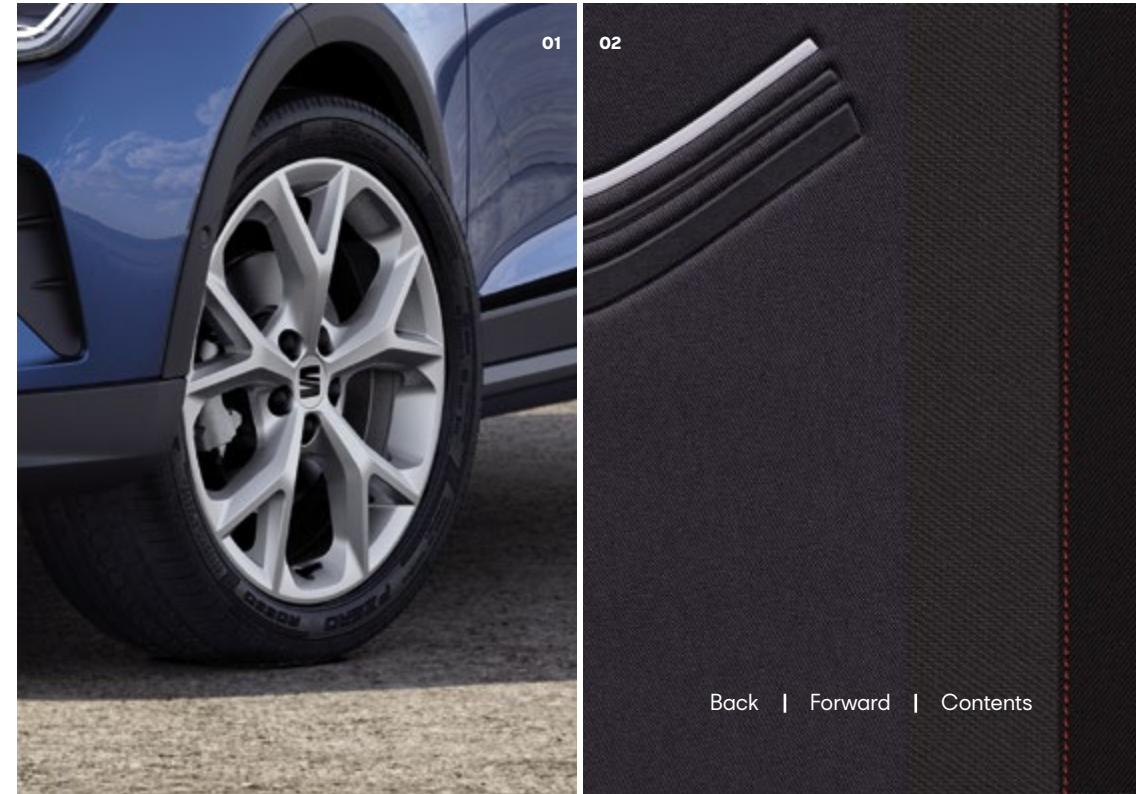

Model shown: Arona FR in Sapphire Blue metallic paint.