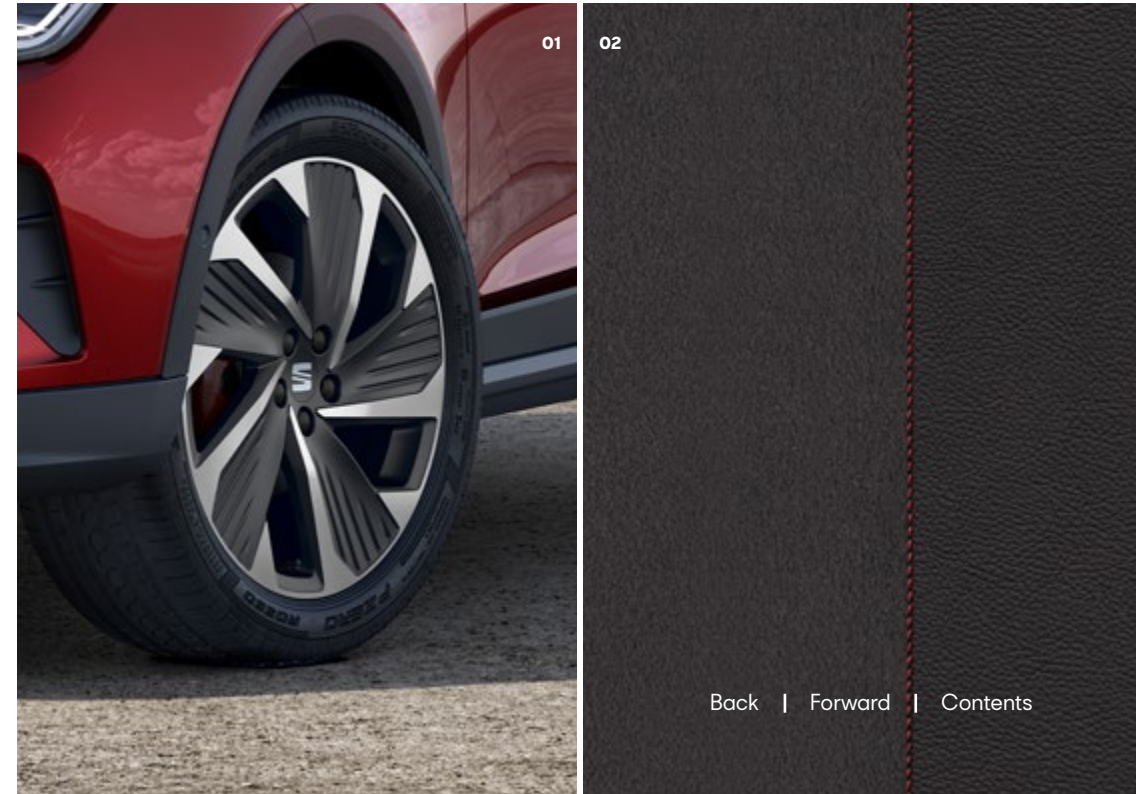

Model shown: Arona FR Sport in Desire Red metallic paint with Black roof.