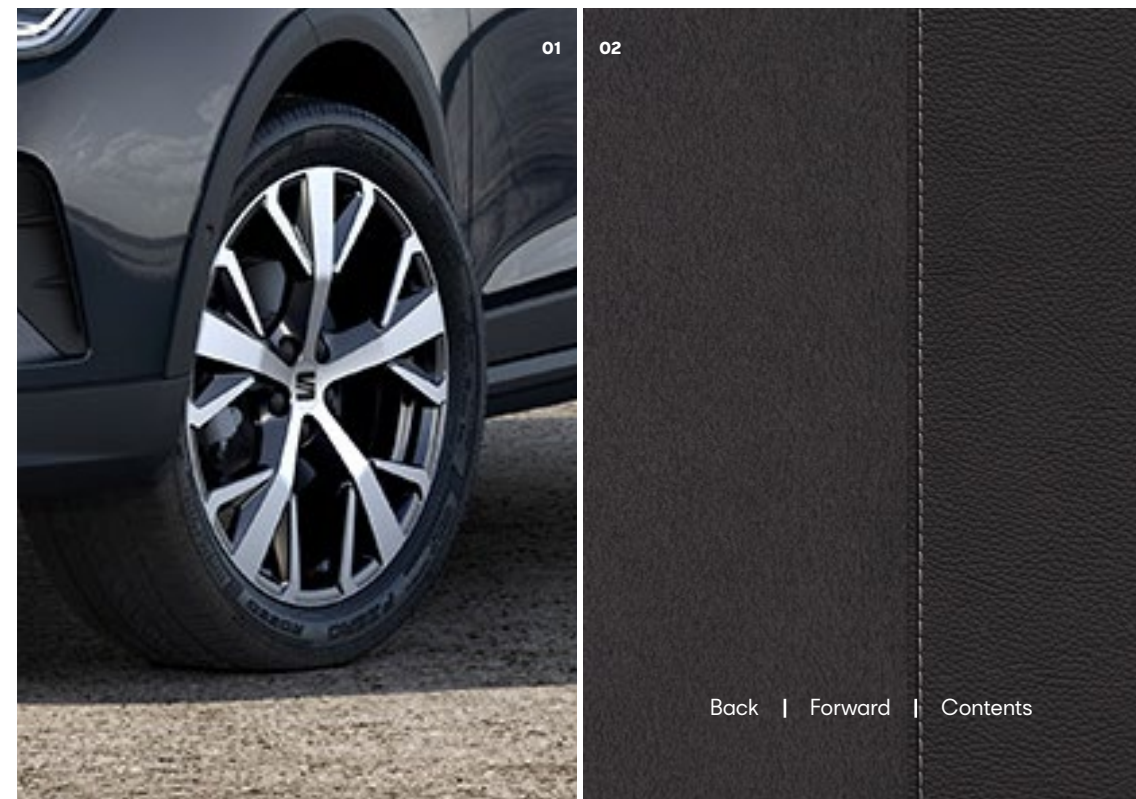

Model shown: Arona XPERIENCE Lux in Magnetic Grey metallic paint with White roof.