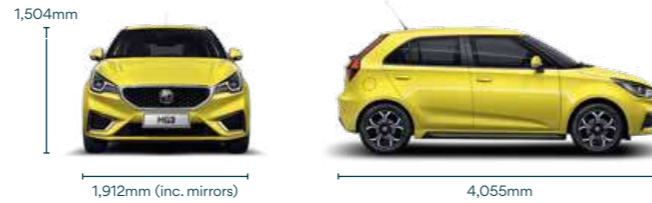

MG3 TECHNICAL SPECIFICATION

ENGINE & CHASSIS	EXCITE	EXCLUSIVE NAV
Type	DOHC VTI-TECH	
Aspiration	Normally aspirated	
Delivery	Multipoint injection	
Fuel	UNLEADED 95 RON	
Cylinders	4	
Valves	16	
Camshaft drive	Chain	
Displacement (cc)	1,498	
Bore (mm)	75	
Stroke (mm)	84.8	
Compression ratio	11.5:1	
Maximum power (PS @6,000rpm)	106	
Maximum torque (NM @4,500rpm)	137	
Front suspension	McPherson struts	
Rear suspension	Torsion beam	
Steering system	HPAS	

PERFORMANCE & TRANSMISSION	EXCITE	EXCLUSIVE NAV
Acceleration (0—60mph) / seconds	10.4	
Max speed (mph)	108	
Insurance group	7E	8E
Emission standard	Euro 6D	

EXTERIOR DIMENSIONS	EXCITE	EXCLUSIVE NAV
Overall Length	4,055	
Width	1,729	
Overall Width inc. mirrors	1,912	
Height	mm	1,504 (body height) 1,509 (to antenna base)
Height inc. antenna		1,845
Wheelbase	2,520	
Front Track	1,505	
Rear Track	1,493	
Turning circle	m	10.4

INTERIOR DIMENSIONS		EXCITE	EXCLUSIVE NAV
Front	Legroom (max)	mm	1,062
	Headroom (max)		984
	Shoulder room (max)		1,365
	Elbow room (max)		1,394
Back	Legroom rear (max)	mm	875
	Headroom rear (max)		972
	Shoulder room (max)		1,318
	Elbow room (max)		1,407

WEIGHTS AND CAPACITIES		EXCITE	EXCLUSIVE NAV
Trunk capacity, seats up	ltrs	285 (256 + 29 underfloor)	
Trunk capacity, seats up with optional spare tyre fitted		256	
Trunk capacity, seats down, load to window line		546	
Trunk capacity, seats down, load to roof	1,262		
Unladen weight	kgs	1,195	1,200
Maximum permissible weight		1,685	1,685
Max towing weight (braked)		200	200
Max towing weight (un-braked)		200	200
Max Nose weight		50	50
Max weight of the vehicle + trailer	1,885		1,885

FUEL ECONOMY & EMISSIONS		
	l/100km	Mpg
COMBINED	6.6	43.3
CO₂ Emissions (g/km)	147	

WARRANTY & SERVICING		EXCITE	EXCLUSIVE NAV
Standard servicing interval	1 year / 15,000 miles		
Warranty	7 years / 80,000 miles		
Paint protection	3 years / 60,000 miles		
Anti Perforation	7 years / 80,000 miles		

All MPG and CO₂ figures quoted are sourced from official EU regulated laboratory test results. These vehicles are WLTP (Worldwide Harmonised Light-Duty Vehicles Test Procedure) type approved vehicles. There is a new test used for fuel consumption and CO₂ figures. The CO₂ figures shown however, are based on the outgoing test cycle and will be used to calculate vehicle tax on first registration. Fuel consumption and efficiency figures are provided for comparative purposes only and may not reflect "real world" driving results.