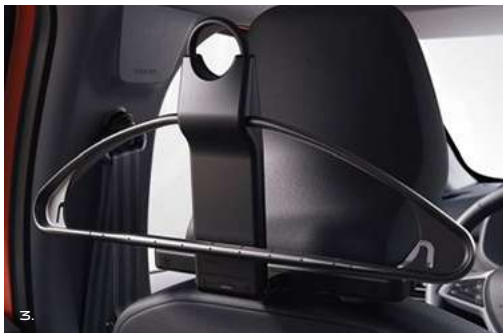

3. DACIA HEADREST HANGER
Use this aesthetic accessory to transport your clothes without them creasing. Removable and easy to install on the back of the front seat.

4. MULTIFUNCTIONAL HOOK-ON SYSTEM
Everyday essential for hanging your bags on the back of the seats.

5. REAR SHELF FOR MULTIFUNCTION SYSTEM
Use this removable fold-down tray to put a book or cake on, or place a flask in its cup holder.