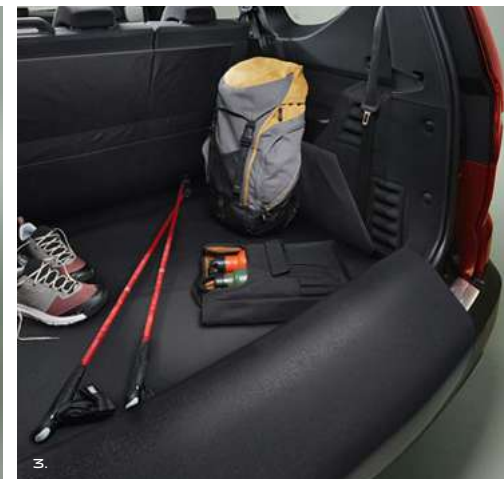

4. THERMOFORMED BOOT LINER

Waterproof and perfectly adjusted to the shape of your boot, it allows you to transport muddy or wet objects while protecting the original carpet. Easy to clean and ingenious with its high edges, it can be fitted in the blink of an eye.