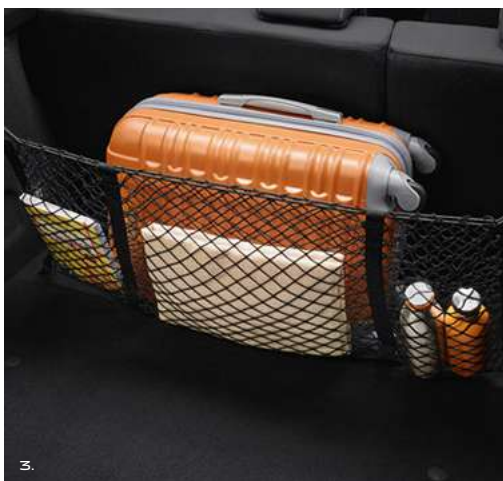

TRANSPORT INTERIOR FITTINGS

1. PARTITION GRILLE

The grille effectively separates the boot and the passenger compartment. Practical for transporting pets or various items in your boot.

2. PORTABLE STORAGE COMPARTMENT

Very useful for organising the interior of your boot. Ensures items are safely stored as you travel.

3.-4. VERTICAL AND HORIZONTAL STORAGE NETS

Practical and functional for organising the interior of your boot. Made-to-measure to ensure that items you are transporting are secured perfectly.

5. DACIA REMOVABLE BOOT ORGANISER

The clever solution for stabilising items in your boot during your journeys.