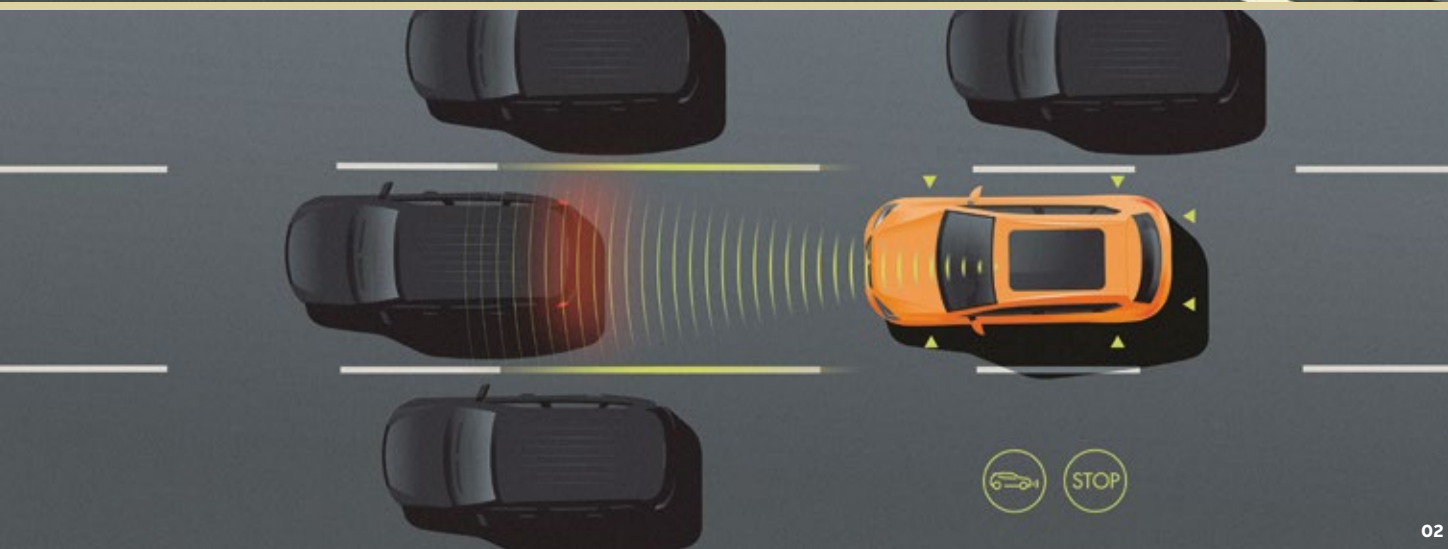

What's coming? The customisable 10.25" SEAT Digital Cockpit lets you switch between maps, music and driving assistance features in one easy-to-see, central display. Want more? Optimise each drive with your choice of Drive Profile for the road ahead.

Model shown: Tarraco XCELLENCE Lux.

Model shown: Tarraco XCELLENCE Lux.

Safety

It's about feeling secure. Every step of the way.

The new SEAT Tarraco is designed with your safety and wellbeing in mind. That's why it comes with the latest in advanced safety features. Like Adaptive Cruise Control, which automatically speeds up and slows down your car according to traffic. And everything else you need to keep moving forward fearlessly.

01

01. Emergency Call.

In case of a serious accident, eCall notifies emergency services automatically. Or you can make a call just by pressing the button on the ceiling.

02

02. Lane Assist.

Advanced sensors measure the distance between the Tarraco and other cars in traffic so it can accelerate or decelerate accordingly. Without ever leaving the lane.