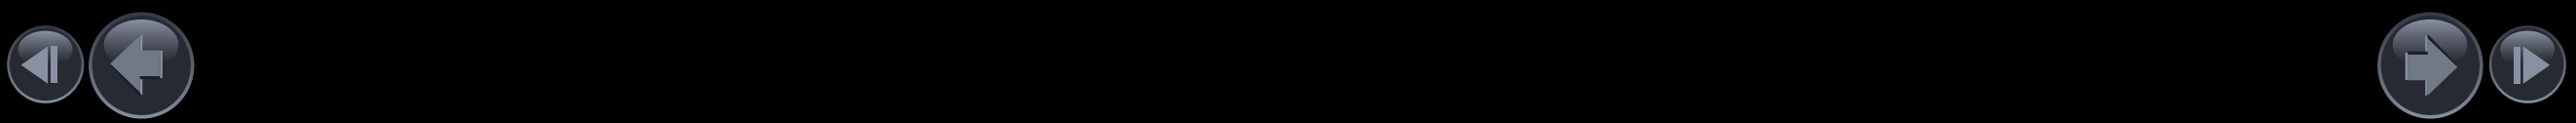

NISSAN INTELLIGENT POWER
CATCH ME IF YOU CAN

Put your foot down and enjoy Micra's best-in-class aerodynamic performance and its choice of downsized, responsive and fuel efficient engines. Choose the IG-T 100 engine with manual transmission for exceptional responsiveness and excellent fuel economy or the DIG-T 117 engine for higher performance and agility. With the automatic transmission available on the IG-T 100, find the driving experience that suits you best.

NISSAN INTELLIGENT MOBILITY

CHOOSE YOUR ENGINE

Choose an engine to match the way you drive. Use our table to compare power, torque, fuel consumption and emissions or visit your nearest Nissan dealer for advice.

	IG-T 100 5 speed Manual	IG-T 100 Xtronic Automatic	DIG-T 117 6 speed Manual
Power PS (kW)	100 (74)	100 (74)	117 (86)
Torque (Nm)	160	144	180 (200 overboost)
F.E Comb* mpg	48.7-50.4	44.1-45.6	47.9
CO₂ Comb* g/km	126 - 132	140 - 145	133

The range of CO₂ Comb and F.E.Comb figures mentioned are for the grades from Visia to Tekna for IG-T 100 engines.

*MPG and CO₂ figures are obtained from laboratory testing in accordance with EU legislation and are intended for comparison between vehicles. The figures may not reflect real driving results. Optional equipment, maintenance, driving behavior and weather conditions may affect the official results. Figures were determined under the new WLTP test cycle.