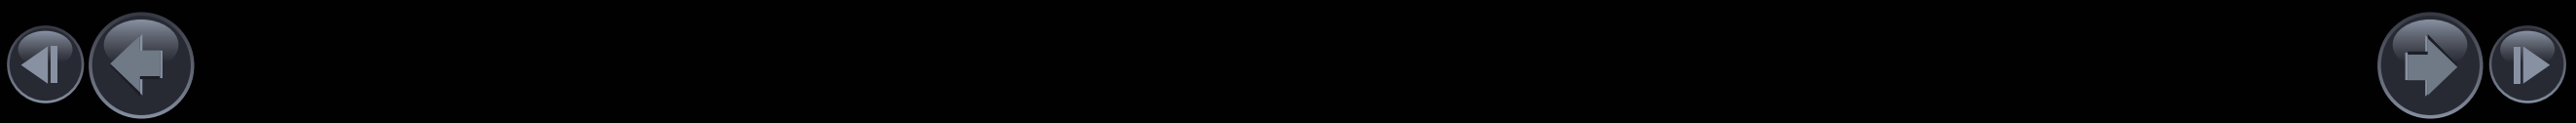

RIGHT ON THE NOSE.

In drive, the display gives you both a front and overhead view, so you know just how much room you have.

SAVE YOUR WHEELS.

In drive or reverse, you can push the camera button to switch out the overhead for a side view. A great tool for seeing how close you are to the kerb.

COMPLETE THE PICTURE.

Located under your driver's side mirror, this camera helps round out your virtual 360° bird's-eye view, whether you're in drive or reverse.

BACKGROUND SAVVY.

In reverse, the display helps you see what's directly behind you, while the overhead view helps with smaller objects that might be hidden below your window.

**NISSAN INTELLIGENT AROUND VIEW MONITOR
WITH MICRA AS YOUR PARTNER,
EVEN PARKING IS A PLEASURE**

What if parallel parking was easier? A rearview camera and rear parking sensors are great to give you further confidence when backing up - but when it comes to parking, it's nice to see more than just what's directly behind you. That's why Micra's class-exclusive Around View Monitor* uses four cameras that give you a virtual 360° bird's-eye view of your vehicle, with selectable split-screen close-ups of the front, rear, and kerbside views, so you can get a better look. And since not all obstacles are stationary (like pedestrians or a rolling shopping trolley), Moving Object Detection can warn you about moving objects in your trajectory.

*Intelligent Around View Monitor is available as an option on Tekna grade.