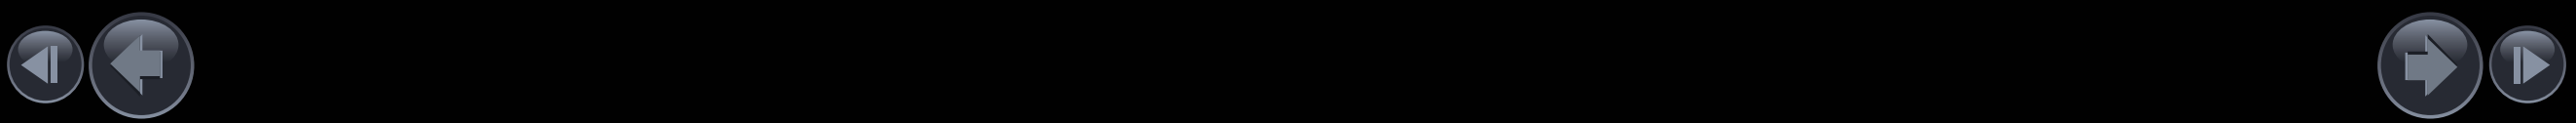

COLOURS

WHEELS

DIMENSIONS

- A: Wheelbase: 2,525 MM
- B: Overall length: 3,999 MM
- C: Overall width: 1,743 MM
- D: Overall height: 1,455 MM (1,439MM for DIG-T 117 engine)

TRIMS