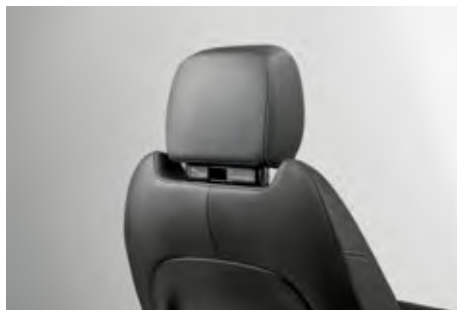

CLICK AND GO

Click and Go - Base

The Click and Go range is a multi-purpose seat back system for second row passengers. The versatile Click and Go Base fixes between the headrest mountings and further attachments can be added to hold tablets, bags and shirts or jackets.