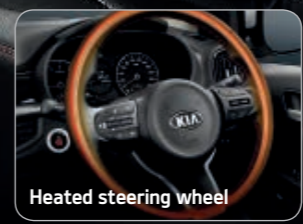

Heated front seats

Heated steering wheel