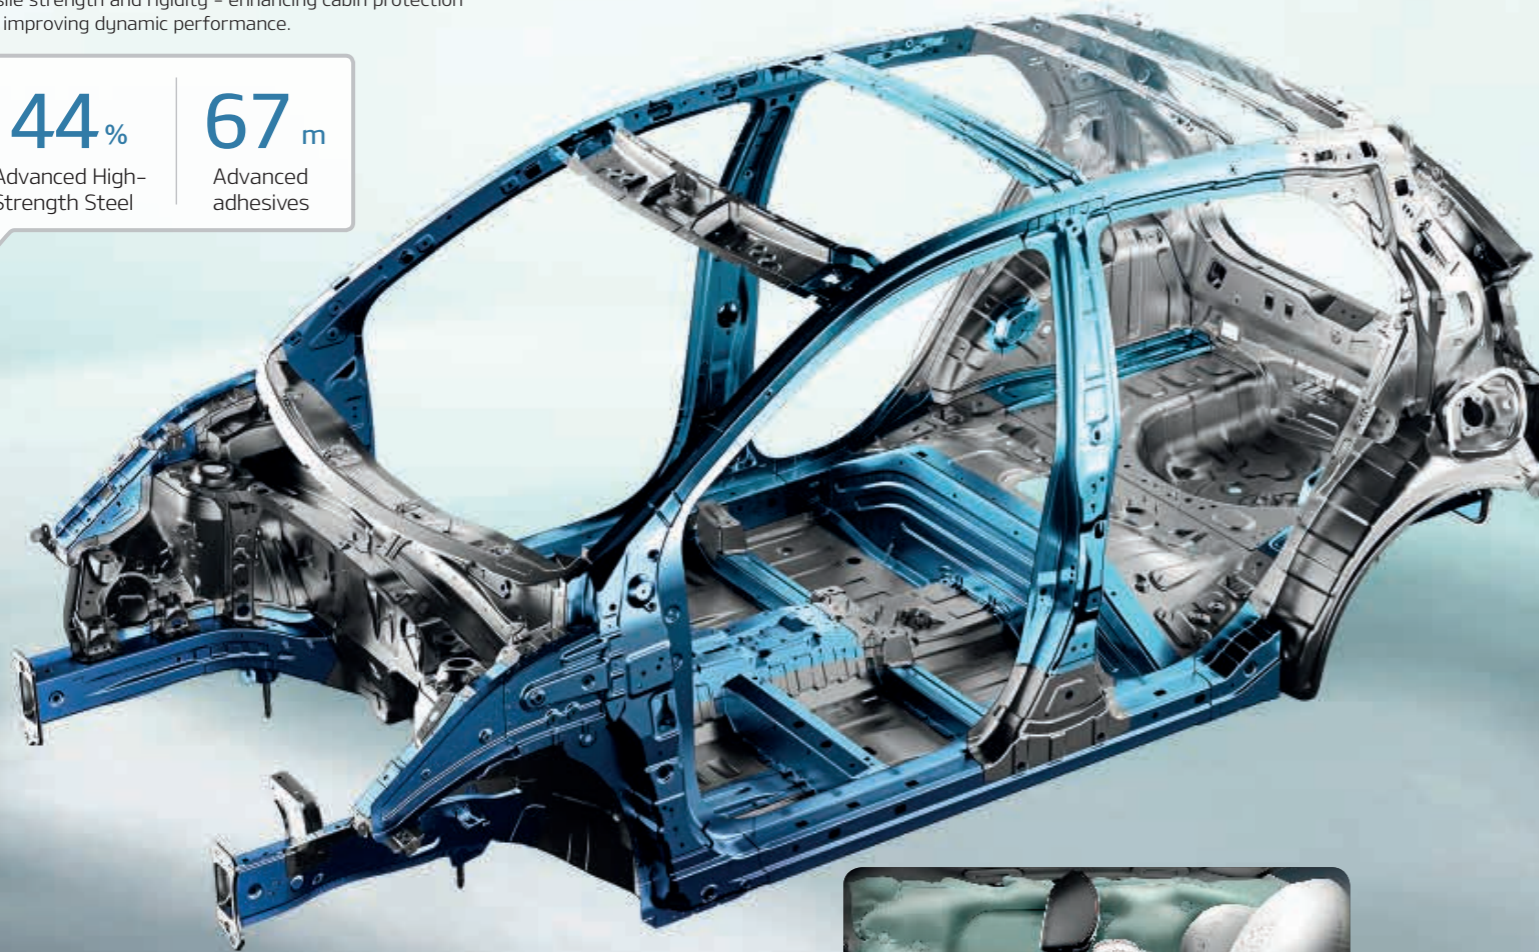

Advanced High-Strength Steel and hot-stamped steel (AHSS)

The Picanto uses more than 44% Advanced High Strength Steel (AHSS), as well as hot-stamped components in the core stress areas. This greatly improves body average tensile strength and rigidity – enhancing cabin protection and improving dynamic performance.

44%

Advanced High-Strength Steel

67m

Advanced adhesives

6 Airbags

To help protect occupants and potentially reduce injuries in the event of a collision, the Picanto offers driver and front passenger airbags, two front-side airbags, two side-curtain airbags.

Details within this brochure are not intended to be a description of the vehicle but are simply a general overview. For a more detailed description please speak to your Kia dealer. If a particular item is important to you, please make sure it is mentioned, in writing, when ordering your car. This disclaimer does not affect your statutory rights. Images shown are for illustrative purposes only and not to UK specification. Features shown are not necessarily standard across the range.

Uncompromising protection.

The Picanto is serious about keeping you protected. With advanced active safety features and rigorous attention to detail, it's built to offer you full peace of mind