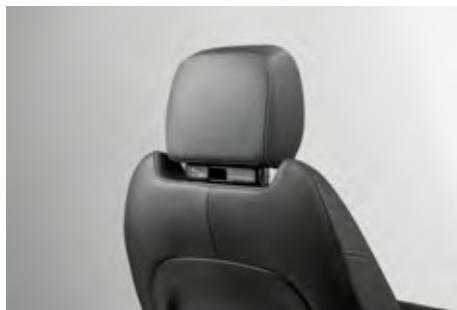

CLICK AND GO

Click and Go - Base

The Click and Go range is a multi-purpose seat back system for second row passengers. The versatile Click and Go Base fixes between the headrest mountings and further attachments can be added to hold tablets, bags and shirts or jackets.