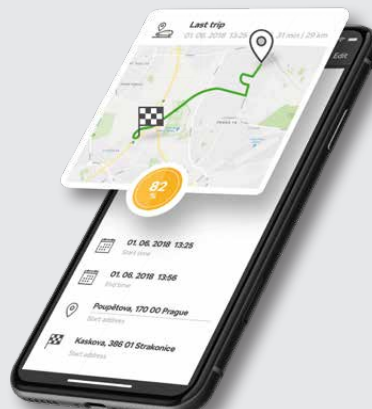

ŠKODA Genuine Accessories

MYŠKODA

UNDERSTAND YOUR ŠKODA AND ITS SERVICE NEEDS

MyŠKODA shows you the most important information about your car, such as the mileage, fuel level, pending service intervals, current warning signs and lights and the appropriate explanations and recommendations for action.